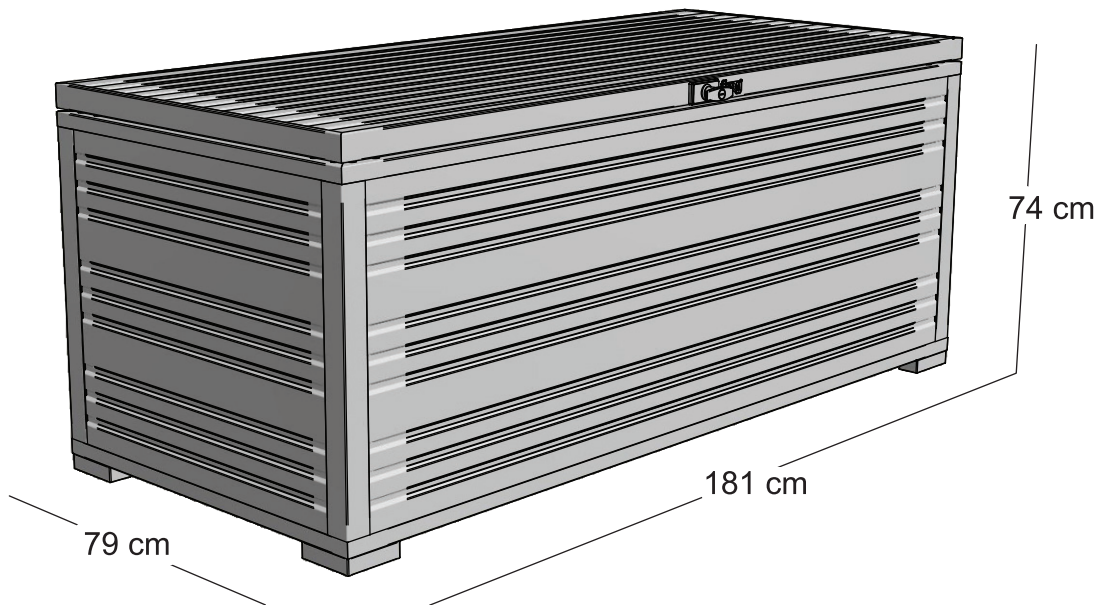

Product Information

Product Number

100148

Product Description

Aluminum Storage Box, 1.8 Meter.
Aluminum Profiles 1.2 mm.
Aluminum Panels 1 mm.
Stainless Steel Hardware.
Key Lock Handle.
Powder Coated.
UV Protected

Product Dimensions

Width: 180 cm
Depth: 79 cm
Height: 74 cm
Weight: 38.0 kg

Package Informations

Quantity by box: 1
Width: 184 cm
Depth: 89 cm
Height: 21 cm
Weight: 43.7 kg