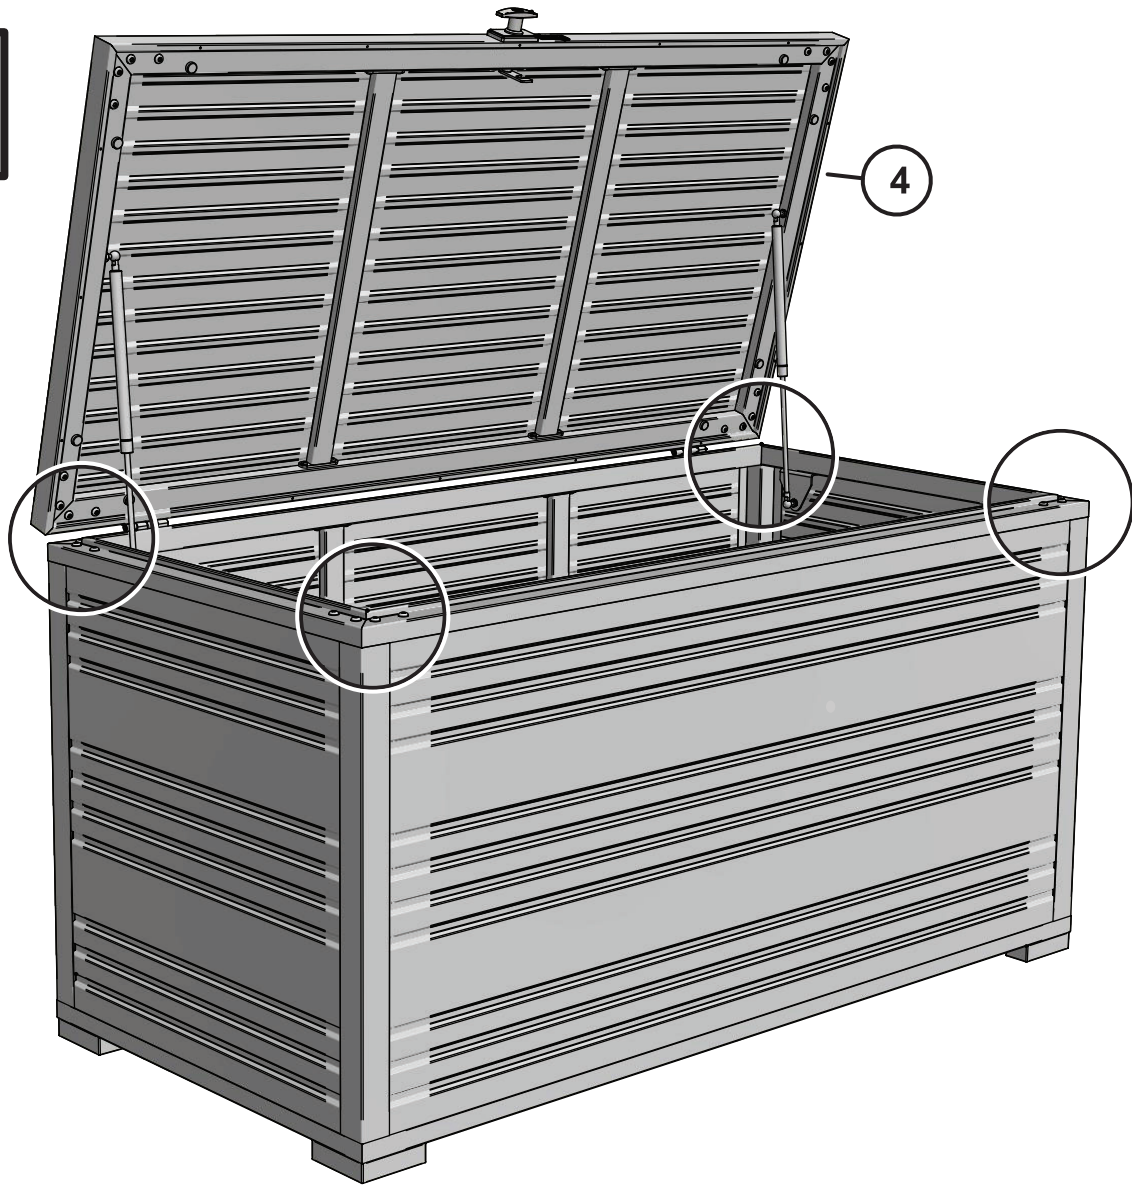

1

8

2

3

4

5

6

7

8

9

10

17

Product Information

Product Number
100147

Product Description
Aluminum Storage Box, 1.6 Meter.
Aluminum Profiles 1.2 mm.
Aluminum Panels 1 mm.
Stainless Steel Hardware.
Key Lock Handle.
Powder Coated.
UV Protected