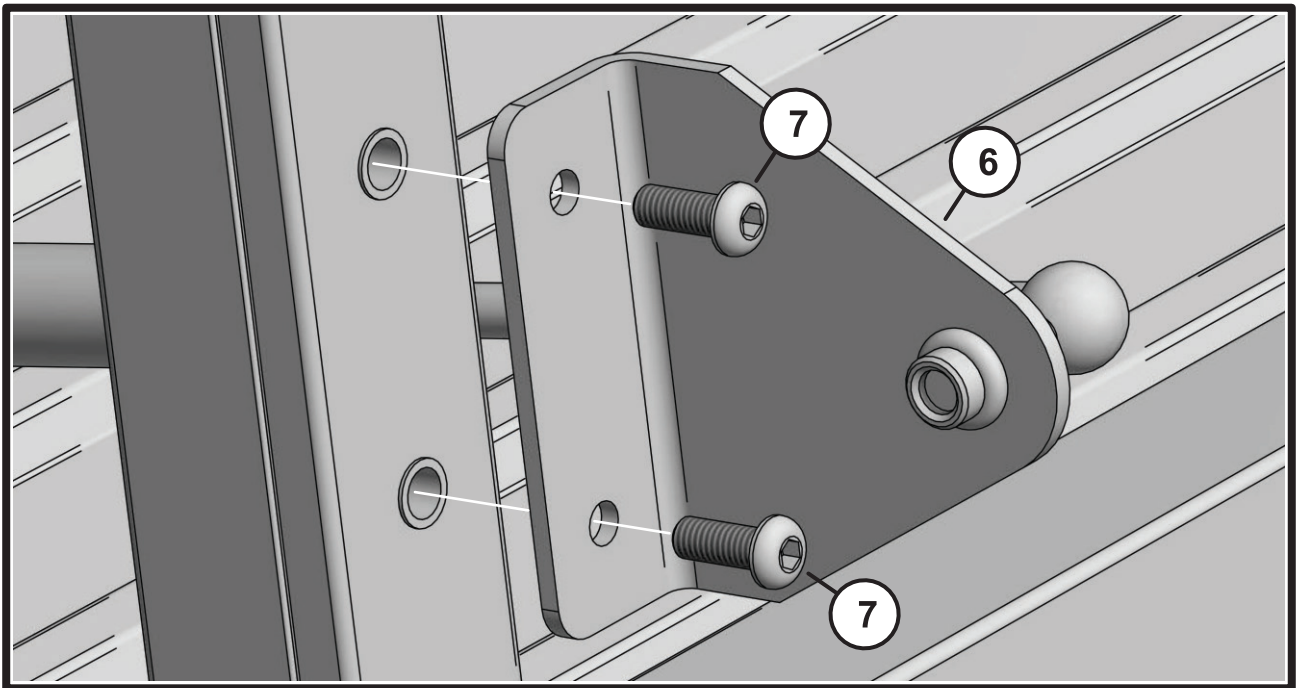

8

9

10

17

Product Information

Product Number
100147

Product Description
Aluminum Storage Box, 1.6 Meter.
Aluminum Profiles 1.2 mm.
Aluminum Panels 1 mm.
Stainless Steel Hardware.
Key Lock Handle.
Powder Coated.
UV Protected