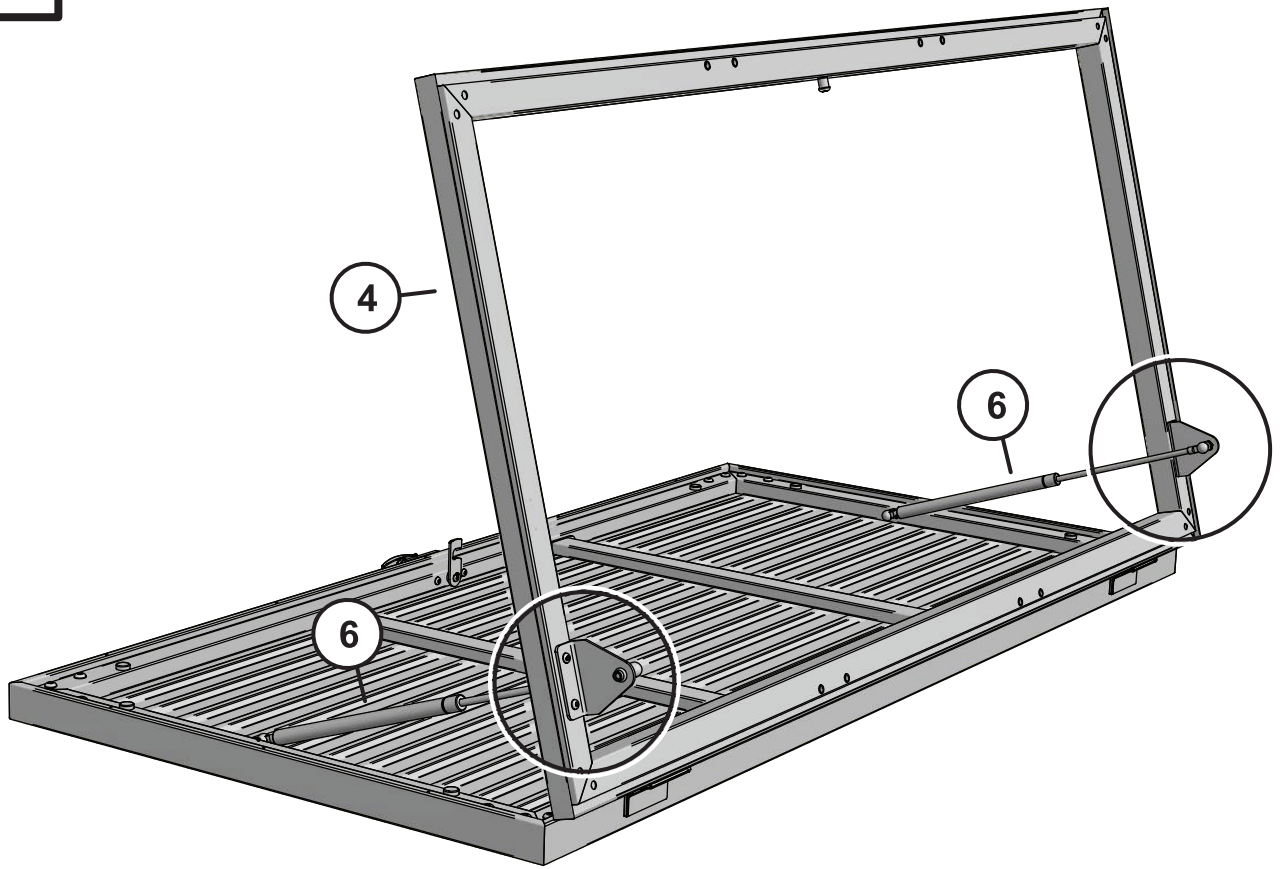

8

9

10

17

Product Information

Product Number
100147

Product Description
Aluminum Storage Box, 1.6 Meter.
Aluminum Profiles 1.2 mm.
Aluminum Panels 1 mm.
Stainless Steel Hardware.
Key Lock Handle.
Powder Coated.
UV Protected