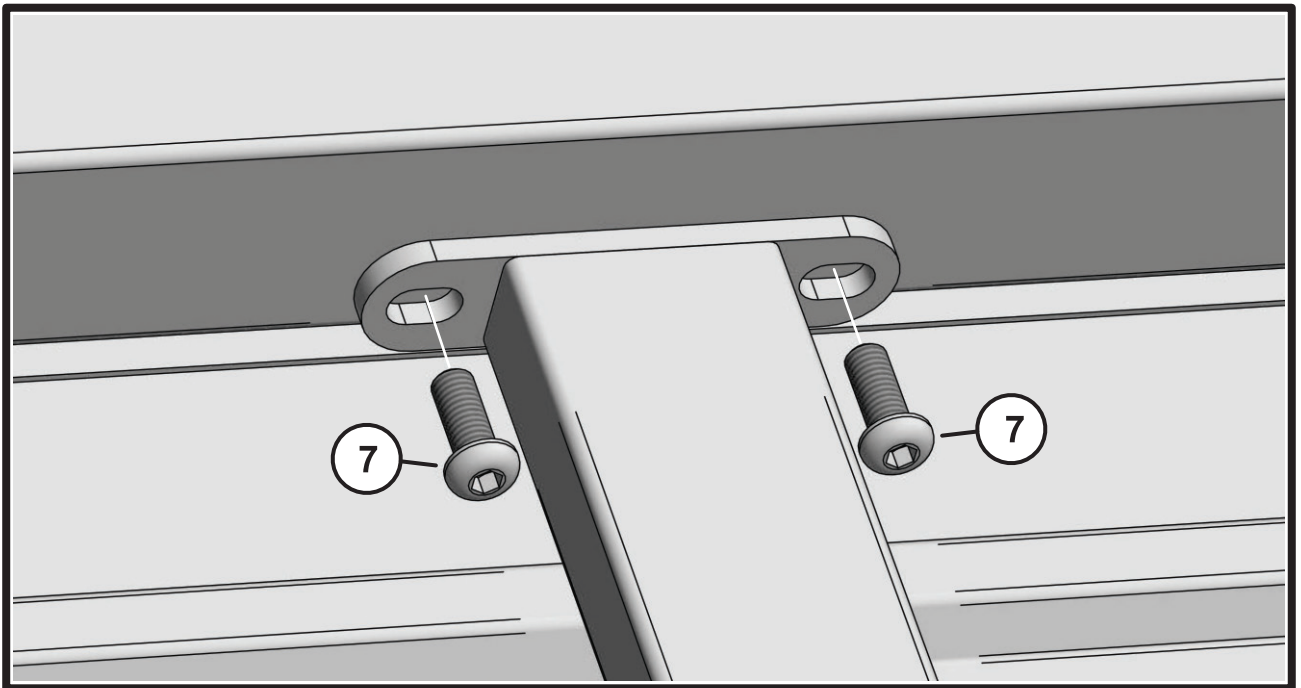

8

9

10

17

Product Information

Product Number
100147

Product Description
Aluminum Storage Box, 1.6 Meter.
Aluminum Profiles 1.2 mm.
Aluminum Panels 1 mm.
Stainless Steel Hardware.
Key Lock Handle.
Powder Coated.
UV Protected