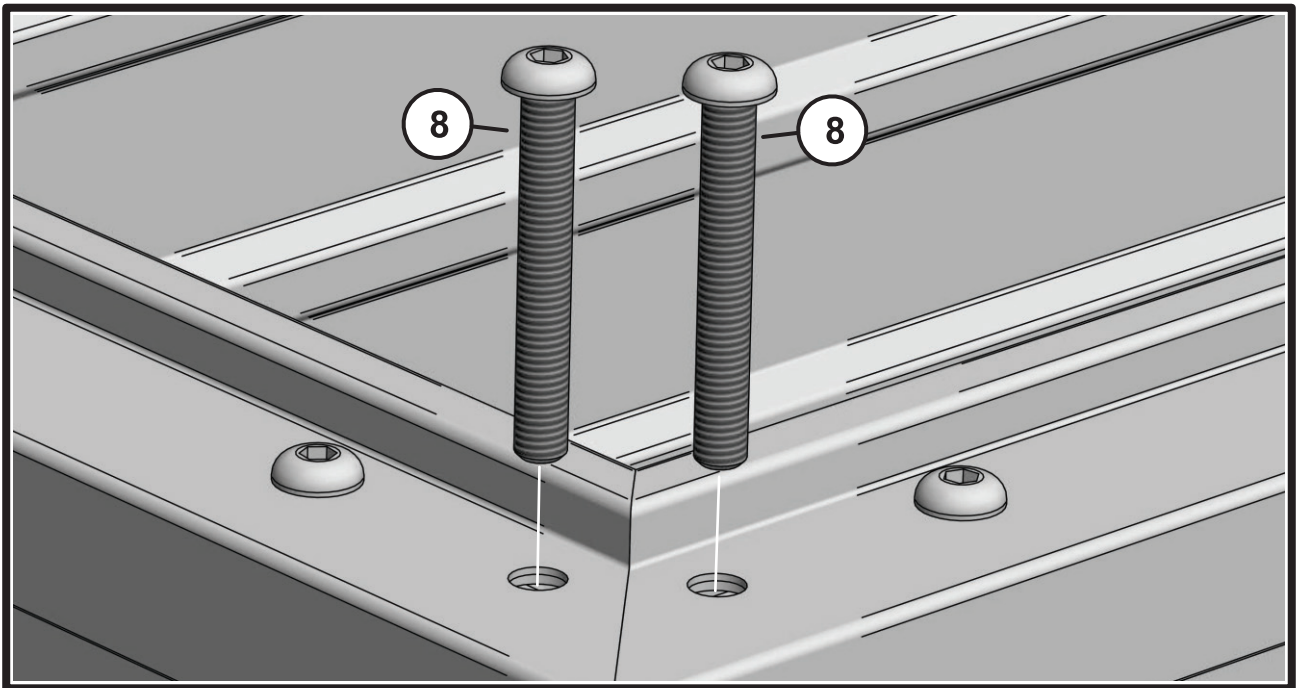

8

9

10

17

Product Information

Product Number
100147

Product Description
Aluminum Storage Box, 1.6 Meter.
Aluminum Profiles 1.2 mm.
Aluminum Panels 1 mm.
Stainless Steel Hardware.
Key Lock Handle.
Powder Coated.
UV Protected