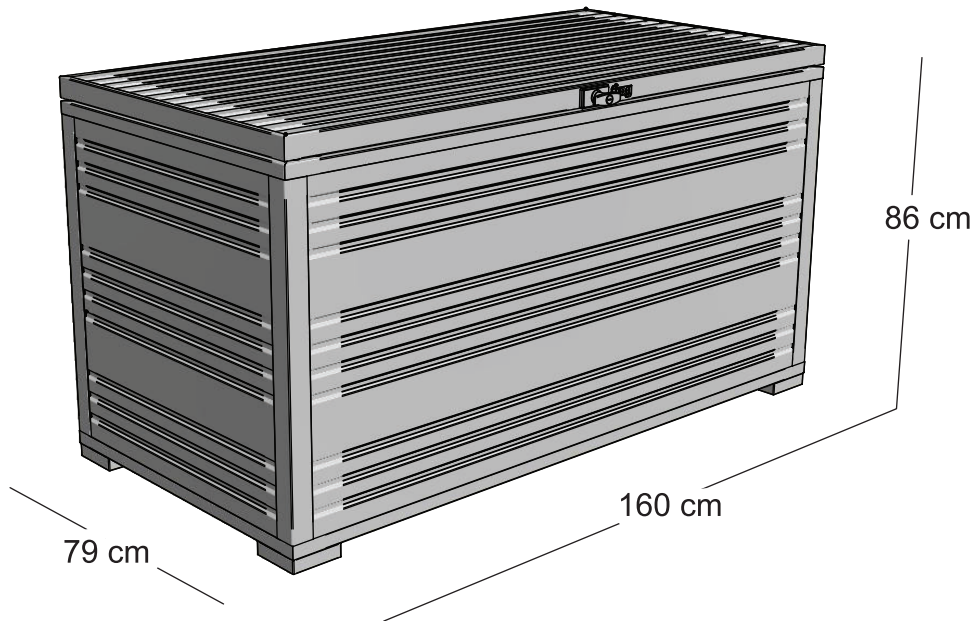

8

9

10

17

Product Information

Product Number
100147

Product Description
Aluminum Storage Box, 1.6 Meter.
Aluminum Profiles 1.2 mm.
Aluminum Panels 1 mm.
Stainless Steel Hardware.
Key Lock Handle.
Powder Coated.
UV Protected

Product Dimensions
Width: 160 cm
Depth: 79 cm
Height: 86 cm
Weight: 37.7 kg

Package Informations
Quantity by box: 1
Width: 164 cm
Depth: 89 cm
Height: 21 cm
Weight: 43.4 kg

VENTARIS
MY HAPPY HOME
— www.ventaris.ch —