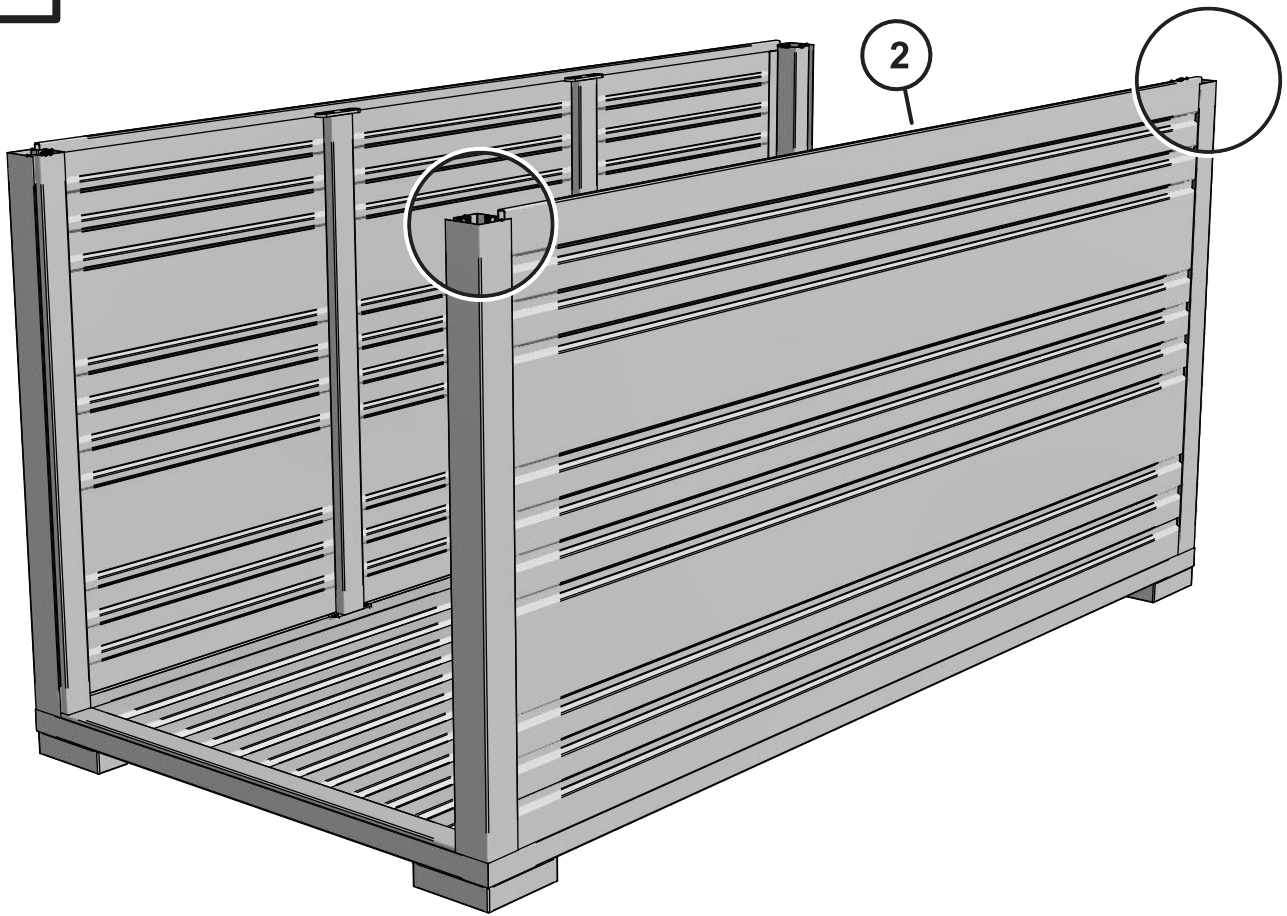

1

8

2

3

4

5

6

7

8

9

10

17

Product Information

Product Number
100147

Product Description
Aluminum Storage Box, 1.6 Meter.
Aluminum Profiles 1.2 mm.
Aluminum Panels 1 mm.
Stainless Steel Hardware.
Key Lock Handle.
Powder Coated.
UV Protected