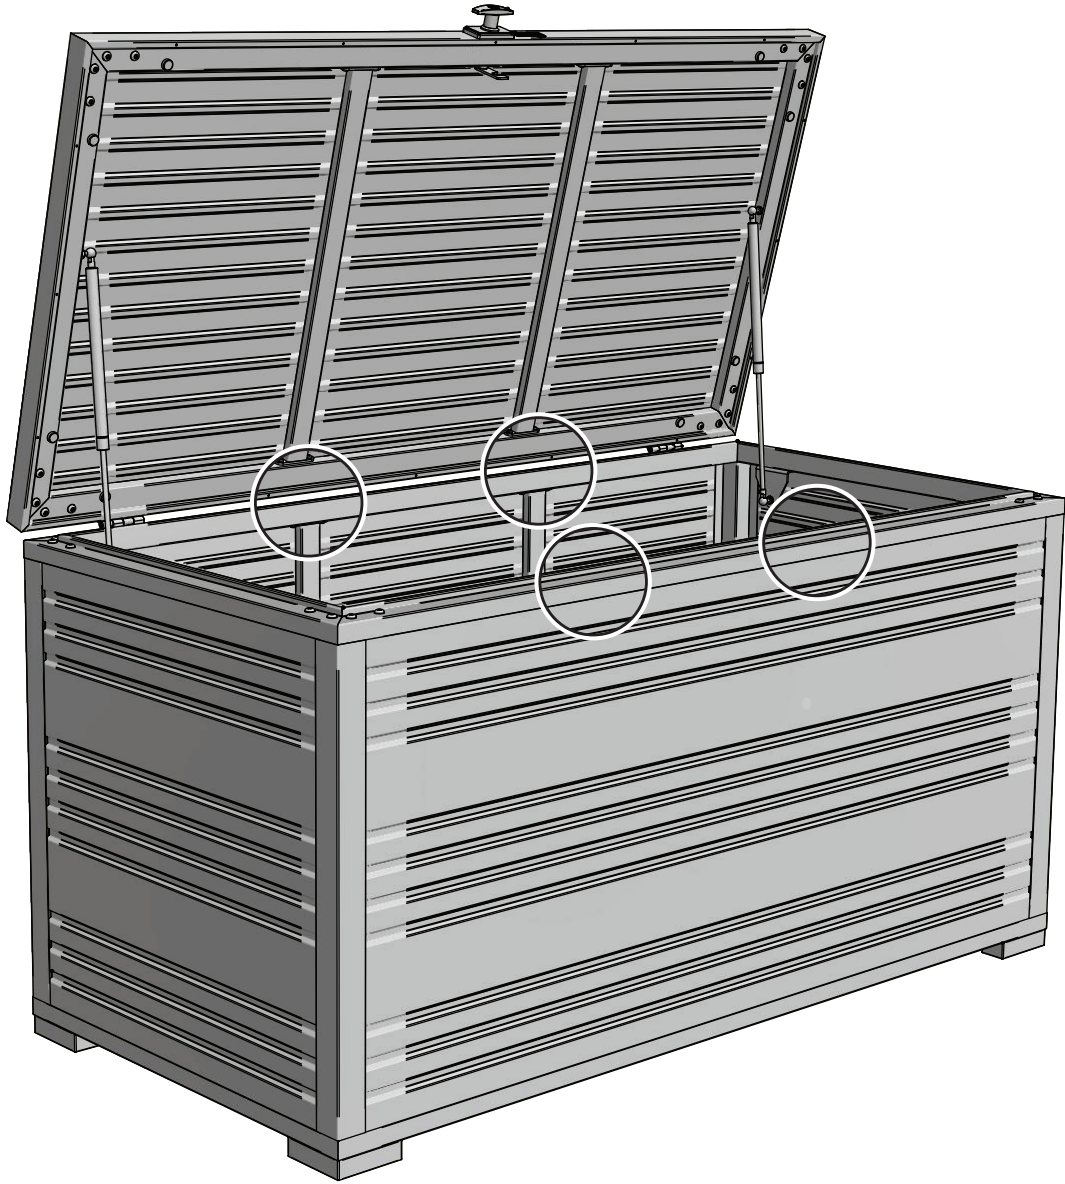

1

8

2

3

4

5

6

7

8

9

10

17

Product Information

Product Number
100147

Product Description
Aluminum Storage Box, 1.6 Meter.
Aluminum Profiles 1.2 mm.
Aluminum Panels 1 mm.
Stainless Steel Hardware.
Key Lock Handle.
Powder Coated.
UV Protected