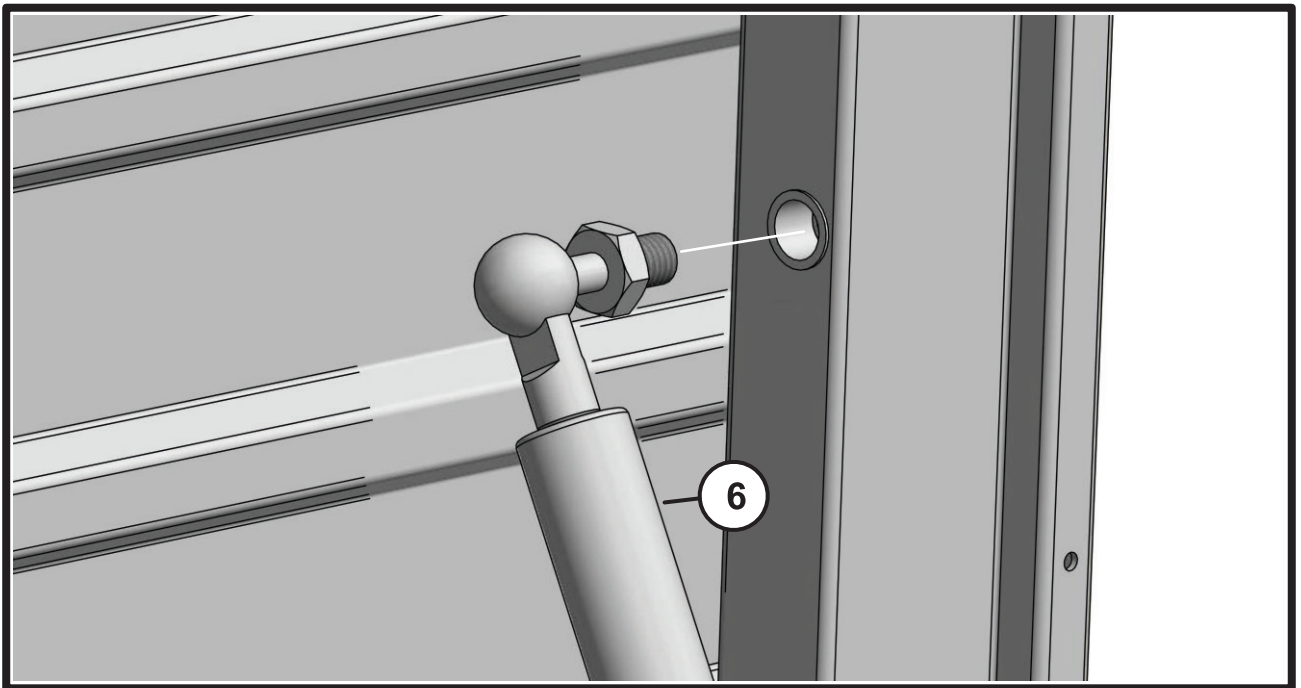

8

9

10

17

Product Information

Product Number
100147

Product Description
Aluminum Storage Box, 1.6 Meter.
Aluminum Profiles 1.2 mm.
Aluminum Panels 1 mm.
Stainless Steel Hardware.
Key Lock Handle.
Powder Coated.
UV Protected